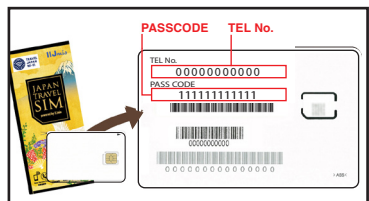

아래의 순서에 따라서 입력해 주세요.

PASSCODE 1
PASSCODE 2

PASSCODE1
e.g., 12345678

PASSCODE2
e.g., 12345678

Login

Before Use
The product you purchased is as shown below.

Data volume : 3.0GB

Validity : 30 days